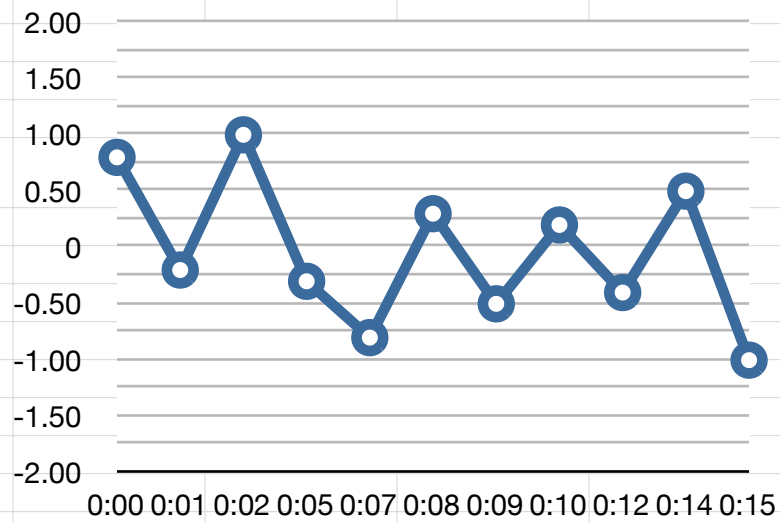

| Time | Satisfaction | Note |
|------|--------------|--|
| 0:00 | 0.8 | Anticipation of chewing a new piece of gum |
| 0:01 | -0.2 | Recalling aftertaste |
| 0:02 | 1.0 | Initial Chewing |
| 0:05 | -0.3 | Flavor runs out |
| 0:07 | -0.8 | Texture turns into vulcanized rubber |
| 0:08 | 0.3 | Annoying the shit out of your coworkers by snapping your gum |
| 0:09 | -0.5 | Self loathing that you are still chewing it |
| 0:10 | 0.2 | Spit out the gum |
| 0:12 | -0.4 | Aftertaste |
| 0:14 | 0.5 | Sugar Rush |
| 0:15 | -1.0 | Sugar Crash |
| | -0.04 | Average Overall Satisfaction |
| | 380.0 | Number of pieces per tub |
| | -13.8 | Overall satisfaction gain from chewing an entire tub |

Gum Satisfaction Curve

○ Satisfaction